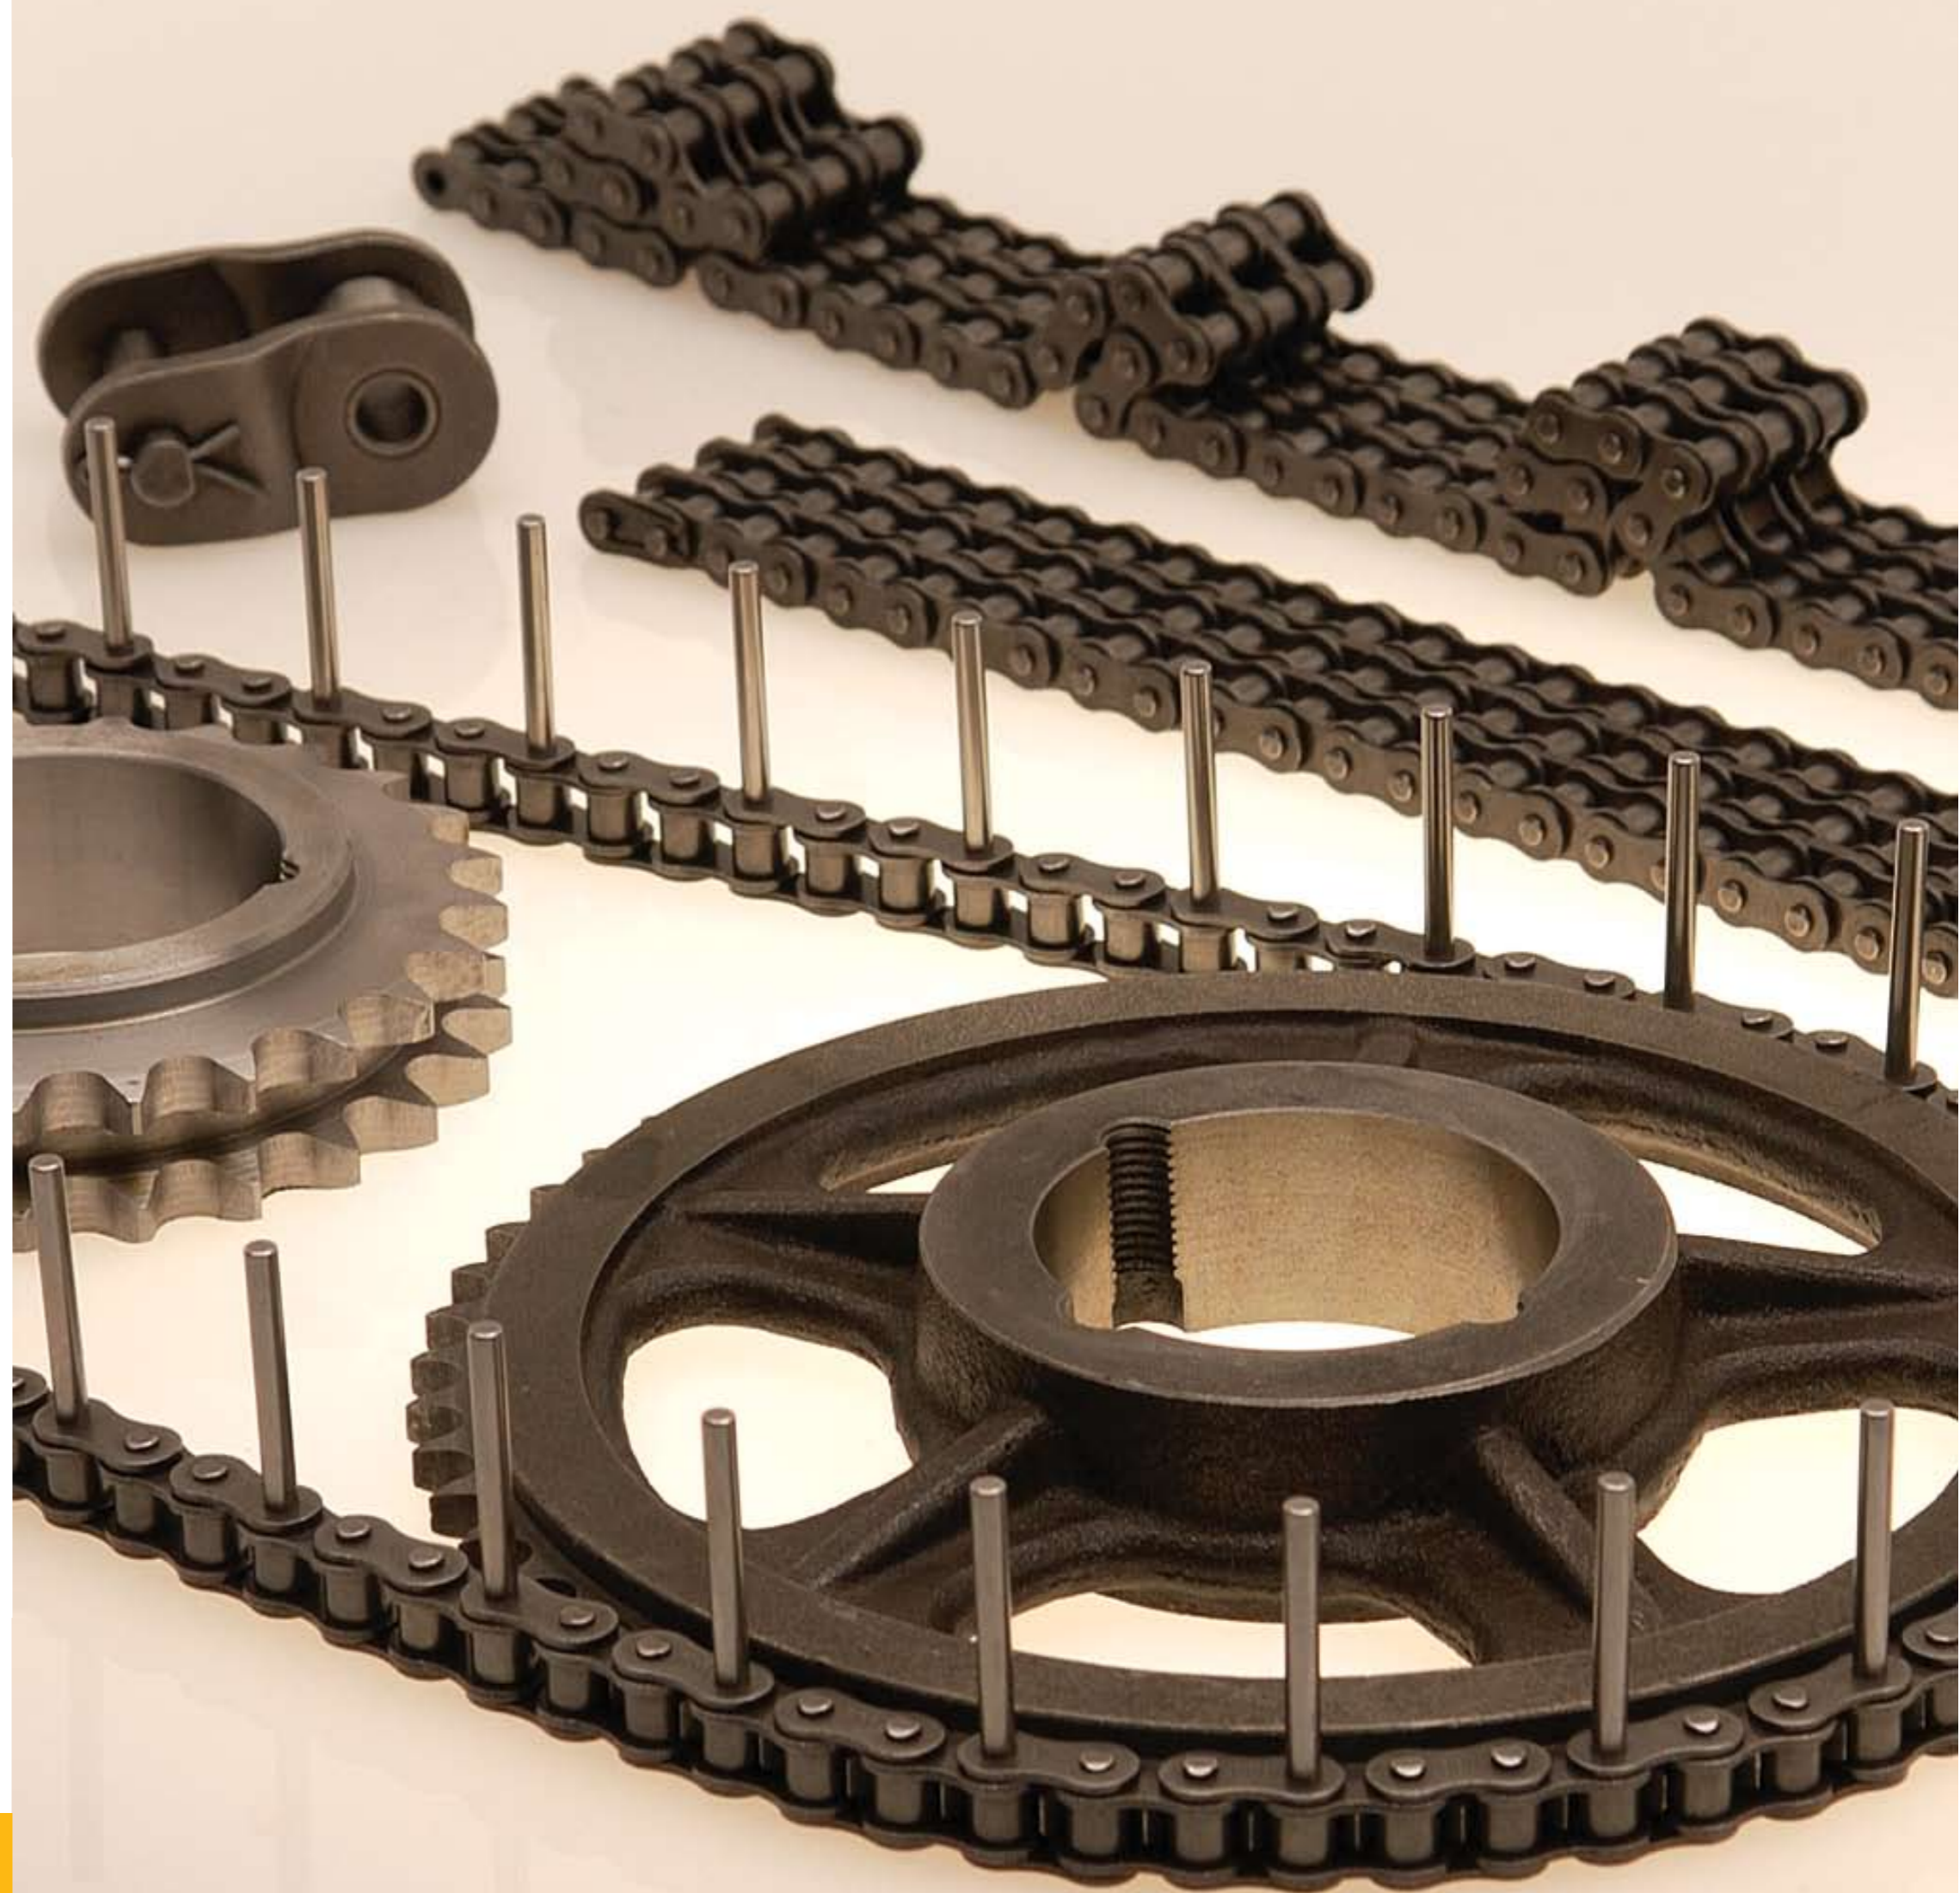

TRANSMISSION RANGE

partmaster

MORE THAN PARTS

www.partmaster.co.za

Tolvry lyn 0800 33 44 30 Toll Free Line