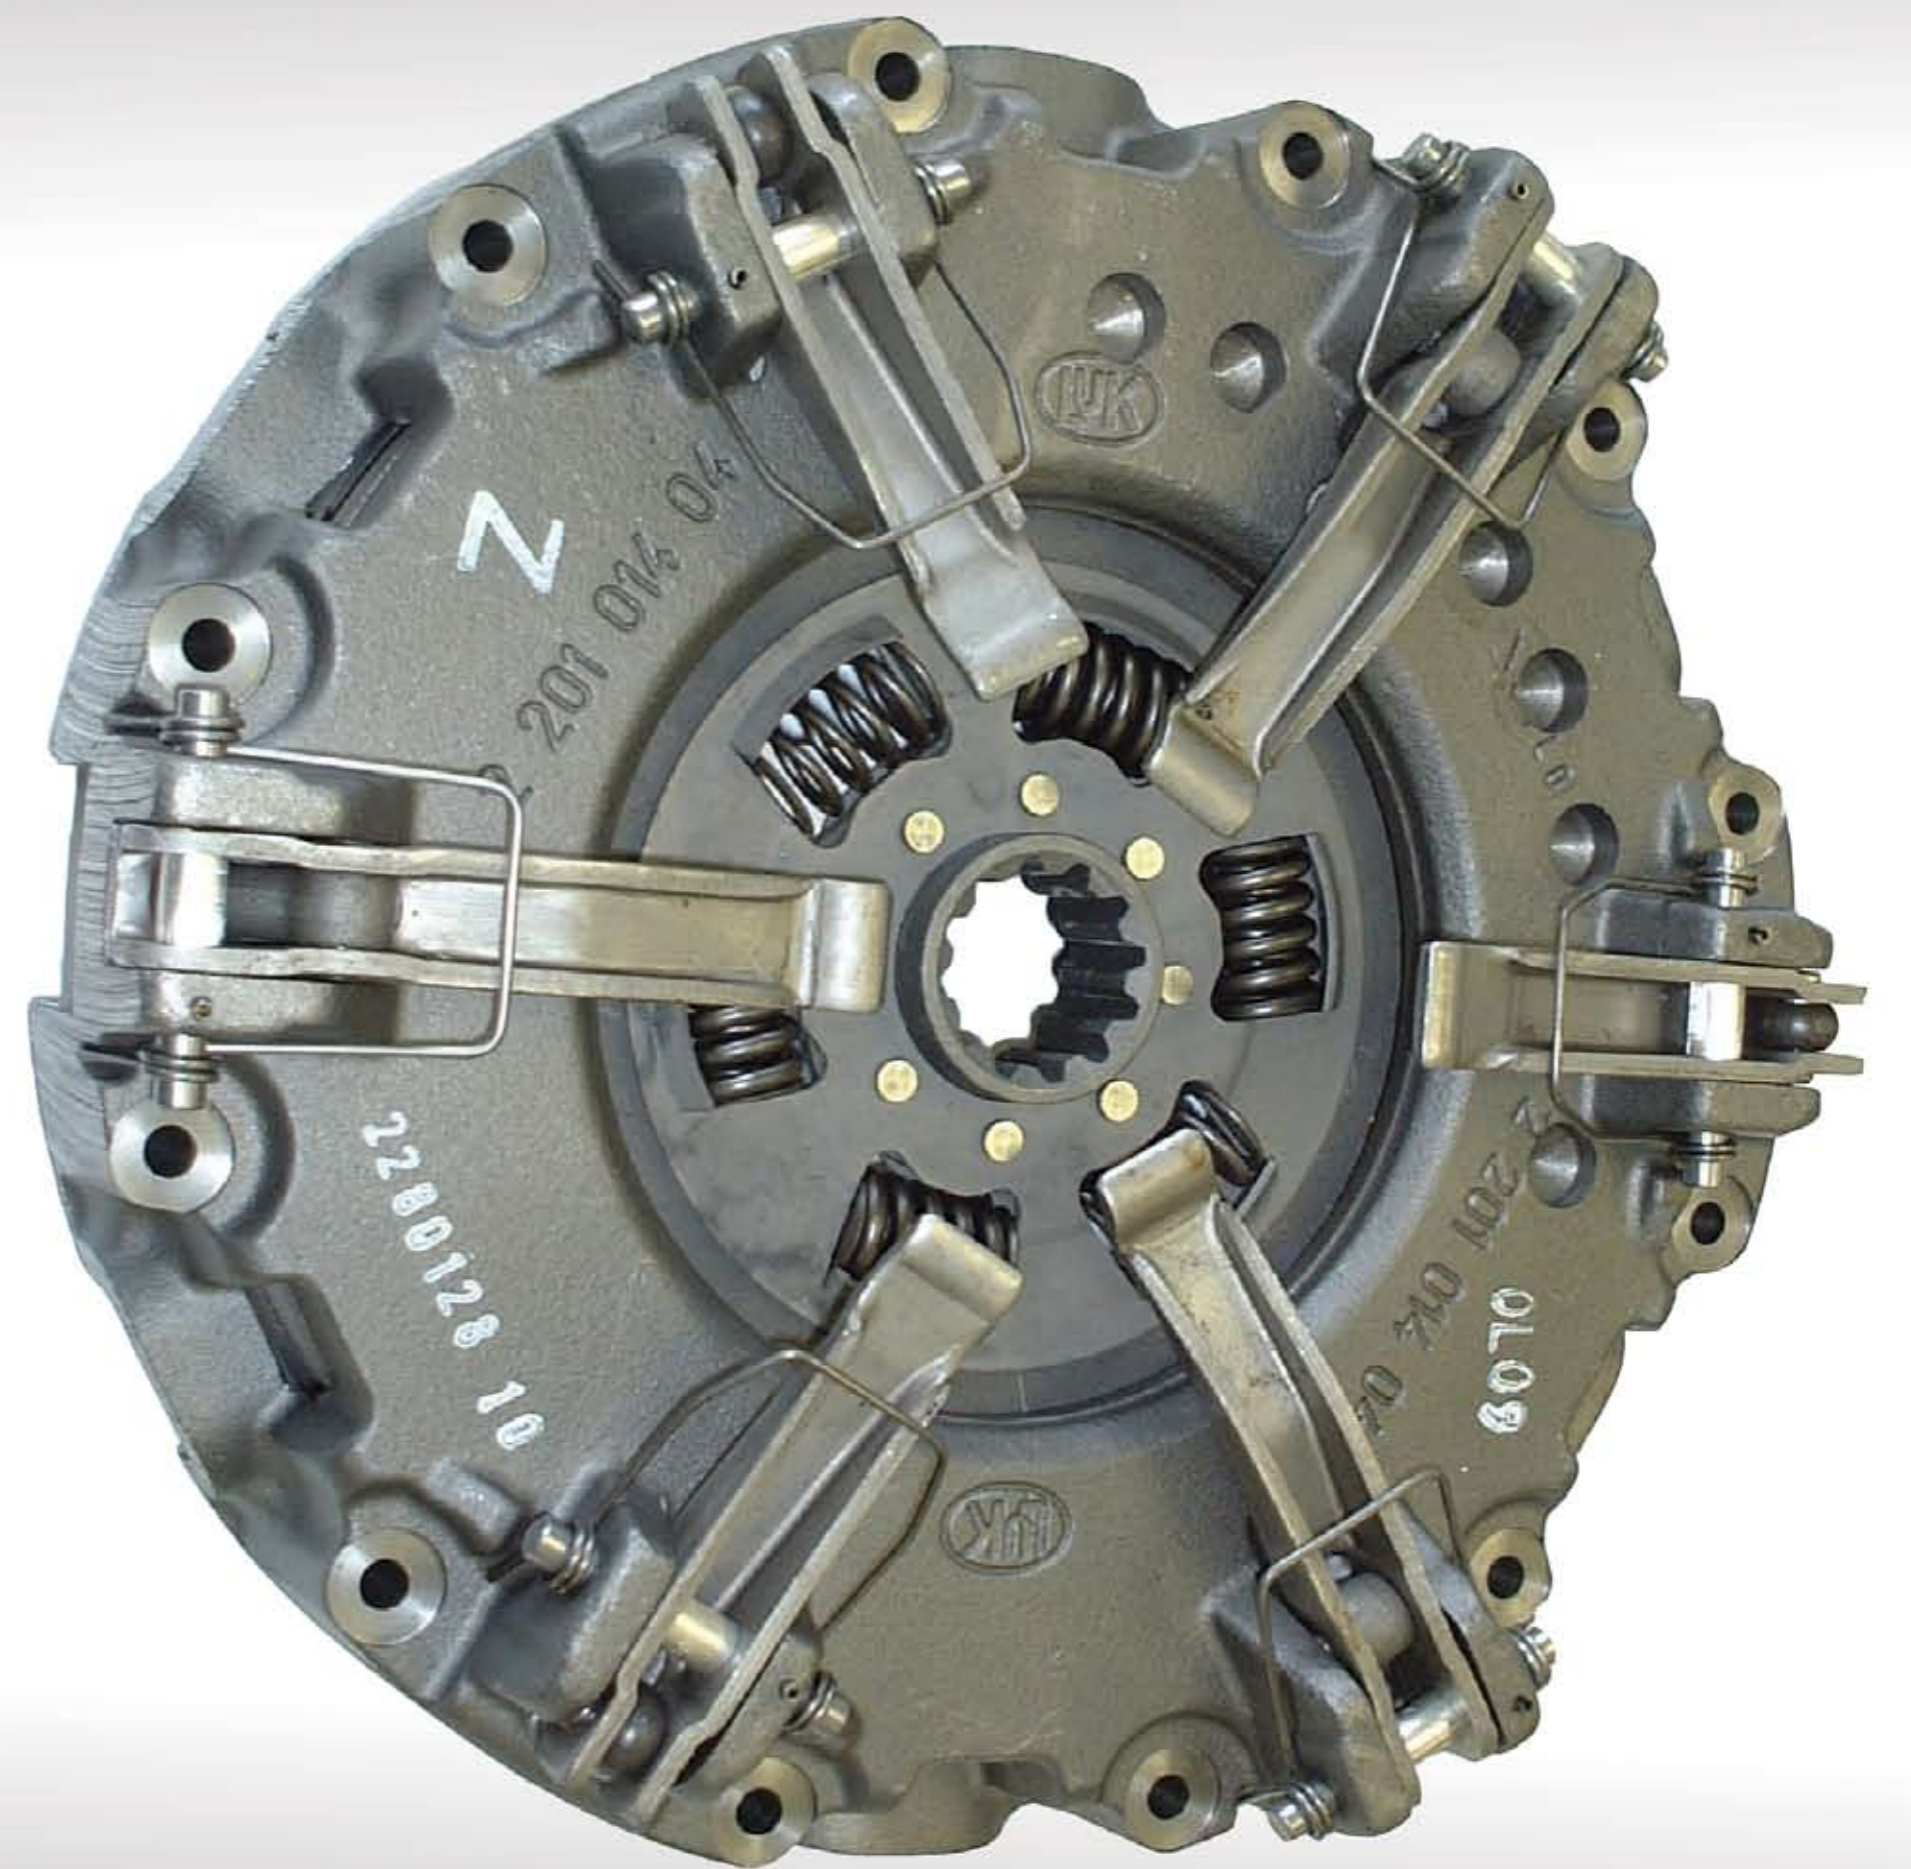

TRACTOR RANGE

partmaster

MORE THAN PARTS

www.partmaster.co.za

Tolvry lyn 0800 33 44 30 Toll Free Line