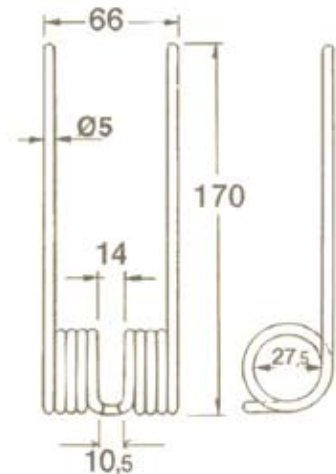

No. 9 / 2009

F9381320
GUIDE PLATE KRONE
125

F9383100
CENTRE GUIDE PLATE
KRONE ROUND PACK

New parts available
on Krone & Vicon
Balers

Nuwe onderdele
beskikbaar op Krone
& Vicon Balers

FVF16618868
PICK UP TINE VICON
RV1601

PIC TO FOLLOW

F9381483
PICK UP TINE KRONE
1250

F9383110
OUTER GUIDE PLATE
KRONE ROUND PACK