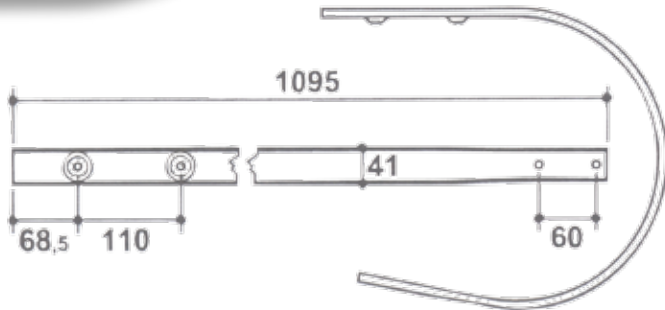

No. 9 / 2009

F9381320
GUIDE PLATE KRONE
125

F9383100
CENTRE GUIDE PLATE
KRONE ROUND PACK

New parts available
on Krone & Vicon
Balers

Nuwe onderdele
beskikbaar op Krone
& Vicon Balers

FVF16618868
PICK UP TINE VICON
RV1601

PIC TO FOLLOW

F9381483
PICK UP TINE KRONE
1250

F9383110
OUTER GUIDE PLATE
KRONE ROUND PACK