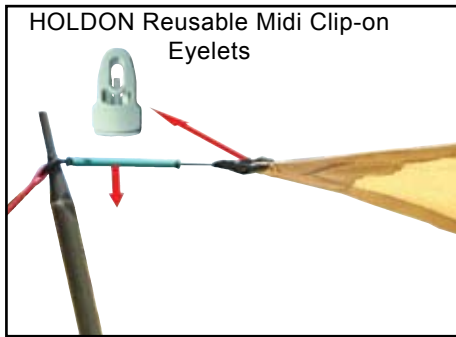

BCKETTLE
Kettle Potjie Grid
Each

BCBROOD
'Broodjie' Braai
Each

BCBOS
Bosbraai
Each

BCKAMP
Kamp Braai
Each

BCMIDDLE
'In the middle' Potjie & Braai
Each

ST-20
Jerry Can Metal
20 Litre SCR Spout
Each

DSE-20
Jerry Can Metal
20 Litre
Each

DSE-10
Jerry Can Metal
10 Litre
Each

SPOUT
Jerry Can
Spout
Each

Midi Clip-on Product Specifications:
 • Produced from glass-fibre reinforced Nylon 6 which prevents brittleness in the sun.
 • Contains UV stabilizers.
 • Pigment additives cause UV blocking with the highest protection from UV deterioration.
 Stress load capacity: 100kg
 Temperature range: -30°C to +100°C Melting temp: +220°C.
 To be used on flexible material up to 6mm.